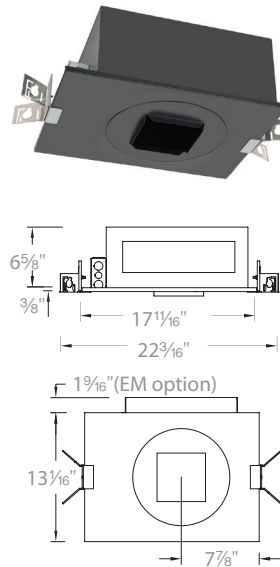

TRIMMED HOUSING

4.5" Volta

WAC LIGHTING

Responsible Lighting®

SPECIFICATIONS

- Input:** Universal 120 - 277V AC 50/60 Hz
- Standards:** ETL & cETL, Chicago Plenum, IC-rated, Airtight (see below for list)
- Dimming:** Electronic Low Voltage (ELV): 100%-5% (120V only)
0-10V: 100%-0% (120 - 277V)
- Emergency:** EM fixtures provided with integral Emergency battery back up with 24" lead wire remote test switch. Provides at least 90 minutes of 5W illumination during emergency operation.
- Mounting:** New construction housings included with universal mounting brackets and hanger bars (Min. 14½" & Max. 24½")
Ceiling cut out (Round): Ø 5 1/8"
Ceiling cut out (Square): 5 1/8" x 5 1/8"
See next page for ceiling thickness information

Remodel

HOUSINGS

	Model	Power*	S	N, F, W, A	Rating	Emergency Backup	Compatible Trims
Round New Construction	R4RNT Airtight	15 10W 15W			IC rated	EM Emergency backup battery (OPTIONAL)	R4RD2T
	R4RCT Airtight, Chicago Plenum	25 15W 23W			IC rated		R4RD1T
		36 22W 34W			Non-IC		R4RAT R4RWT
Square New Construction	R4SNT Airtight	15 10W 15W			IC rated	EM Emergency backup battery (OPTIONAL)	R4SD2T
	R4SCT Airtight, Chicago Plenum	25 15W 23W			IC rated		R4SD1T
		36 22W 34W			Non-IC		R4SAT R4SWT
Remodel	R4BRT Round or Square	15 10W 15W			Non-IC	N/A	R4RD2T, R4SD2T
		25 15W 23W			Non-IC		R4RD1T, R4SD1T
		36 22W 34W			Non-IC		R4RAT, R4SAT R4RWT, R4SWT