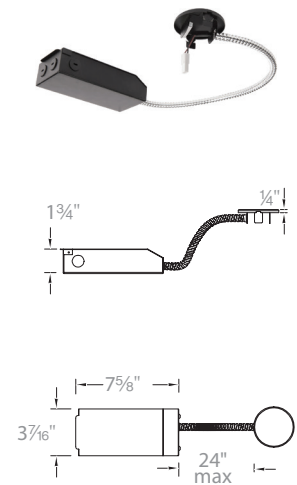

TRIMMED HOUSING

4.5" Volta

WAC LIGHTING

Responsible Lighting®

SPECIFICATIONS

- Input:** Universal 120 - 277V AC 50/60 Hz
- Standards:** ETL & cETL, Chicago Plenum, IC-rated, Airtight (see below for list)
- Dimming:** Electronic Low Voltage (ELV): 100%-5% (120V only)
0-10V: 100%-0% (120 - 277V)
- Emergency:** EM fixtures provided with integral Emergency battery back up with 24" lead wire remote test switch. Provides at least 90 minutes of 5W illumination during emergency operation.
- Mounting:** New construction housings included with universal mounting brackets and hanger bars (Min. 14½" & Max. 24½")
Ceiling cut out (Round): Ø 5 1/8"
Ceiling cut out (Square): 5 1/8" x 5 1/8"
See next page for ceiling thickness information

Fixture Type:

Catalog Number:

Project: _____

Location: _____

Construction: 20 Gauge cold rolled steel

Warranty: 5 year WAC Lighting product warranty

Round New Construction

Square New Construction

Remodel

HOUSINGS

	Model	Power*	S	N, F, W, A	Rating	Emergency Backup	Compatible Trims
Round New Construction	R4RNT Airtight	15 10W 15W			IC rated	EM Emergency backup battery (OPTIONAL)	R4RD2T
	R4RCT Airtight, Chicago Plenum	25 15W 23W			IC rated		R4RD1T
		36 22W 34W			Non-IC		R4RAT R4RWT
Square New Construction	R4SNT Airtight	15 10W 15W			IC rated	EM Emergency backup battery (OPTIONAL)	R4SD2T
	R4SCT Airtight, Chicago Plenum	25 15W 23W			IC rated		R4SD1T
		36 22W 34W			Non-IC		R4SAT R4SWT
Remodel	R4BRT Round or Square	15 10W 15W			Non-IC	N/A	R4RD2T, R4SD2T
		25 15W 23W			Non-IC		R4RD1T, R4SD1T
		36 22W 34W			Non-IC		R4RAT, R4SAT R4RWT, R4SWT