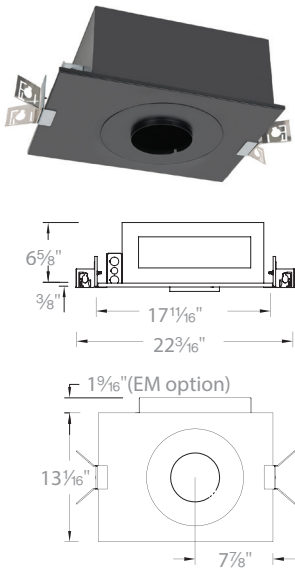

TRIMMED HOUSING

4.5" Volta

WAC LIGHTING

Responsible Lighting®

SPECIFICATIONS

1. **Input:** Universal 120 - 277V AC 50/60 Hz
2. **Standards:** ETL & cETL, Chicago Plenum, IC-rated, Airtight (see below for list)
3. **Dimming:** Electronic Low Voltage (ELV): 100%-5% (120V only)
   0-10V: 100%-0% (120 - 277V)
4. **Emergency:** EM fixtures provided with integral Emergency battery back up with 24" lead wire remote test switch. Provides at least 90 minutes of 5W illumination during emergency operation.
5. **Mounting:** New construction housings included with universal mounting brackets and hanger bars (Min. 14½" & Max. 24½")
   Ceiling cut out (Round): Ø 5 1/8"
   Ceiling cut out (Square): 5 1/8" x 5 1/8"
   See next page for ceiling thickness information

Fixture Type:

Catalog Number:

Project: _____

Location: _____

Construction: 20 Gauge cold rolled steel

Warranty: 5 year WAC Lighting product warranty

Round New Construction