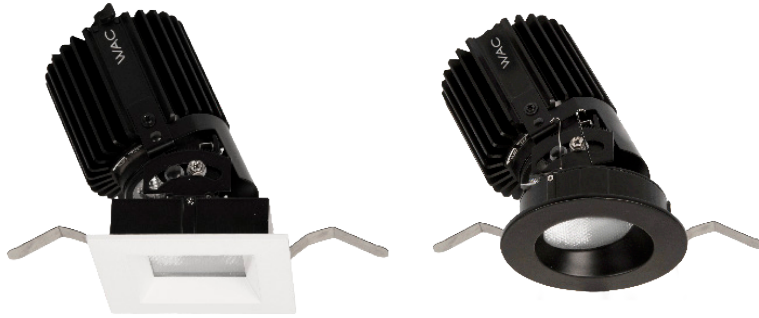

R2RAT, R2SAT

2" Volta - Adjustable Trim

WAC LIGHTING

Responsible Lighting®

Fixture Type:

Catalog Number:

Project:

Location:

PRODUCT DESCRIPTION

Volta LED downlight series represents an innovation in design and technology for architectural lighting. This high lumen and adaptable family of fixtures with a comprehensive set of round and square fittings, affords a sustainable solution for commercial, corporate, and upscale residential applications.

FEATURES

- Center beam alignment retained throughout adjustment range
- 0-45° vertical and 365° horizontal lockable hot aiming
- Indexed vertical scaling for precise and accurate alignment
- Integral patterned tempered trim lens included standard
- Compatible with a wide range of accessories
- Dual finishes are single piece, no physical seams
- 5 year WAC Lighting product warranty

SPECIFICATIONS

Construction: Durable die-cast self-flanged aluminum construction

Input: Universal 120 - 277V AC 50/60 Hz

Dimming: Electronic Low Voltage (ELV): 100%-5%
0-10V: 100-0%
Lutron Hi-Lume 1% Ecosystem Fade-to-Black option

Light Source: High output 3-step Mac Adam Ellipse COB
Rated life of 50,000 hours at L70

Mounting: Heavy gauge retention clips support trim firmly. Safety cabling standard.
Ceiling cut out Round Trimmed: Ø 3 3/16" Invisible Trim: Ø 4 1/4"
Ceiling cut out Square Trimmed: 3 3/16" x 3 3/16" Invisible Trim: 4 1/4" x 4 1/4"
Accommodates 1/2" - 1 1/2" ceiling thickness

Finish: Electrostatically powder coated White, Black. Enamel coated Haze. Plated and brushed Copper Bronze.

Standards: ETL & cETL Wet location Listed, Title 24 JA8-2016 Compliant.

Model	Beam	Lumens	BCBP	Reference	Output*	Color Temp	CRI	Finishes	Reflector/Trim						
R2RAT Round Trim R2SAT Square Trim	S 12°	Round		335	4300	827 2700K 85	BK Black BKWT Black/White CB Copper Bronze HZ Haze HZWT Haze/White WT White	Reflector/Trim							
		Square		360	5805	830 3000K 85									
	N 25°	Round		915	5340	835 3500K 85									
		Square		1040	5960	840 4000K 85									
	F 35°	Round		940	2910	927 2700K 90									
		Square		1015	3215	930 3000K 90									

R2_AT-_____ - _____

Example: **R2RAT-S827-BK**

*Reference output shows **830**(85CRI 3000K) trim with **22** housing. Use multiplier table below to determine the output for other combinations.

Multiplier	TRIM					
	827	927	830	930	835	840
HOUSING 22	0.95	0.81	1.00	0.86	1.05	1.07
HOUSING 15	0.66	0.56	0.69	0.59	0.72	0.74

Example: **R2SAT-N840-WT** with **15** housing: 1040 lm (Reference Output) x 0.74 (Multiplier) = 770 lm

5960 CBCP (Reference Output) x 0.74 (Multiplier) = 4410 CBCP

Please see next page for housing units(required)

wacighting.com
Phone (800) 526.2588
Fax (800) 526.2585

Headquarters/Eastern Distribution Center
44 Harbor Park Drive
Port Washington, NY 11050

Central Distribution Center
1600 Distribution Ct
Lithia Springs, GA 30122

Western Distribution Center
1750 Archibald Avenue
Ontario, CA 91760