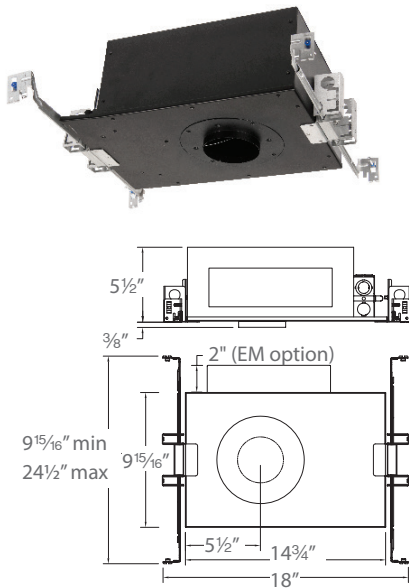

TRIMMED HOUSING

2" Volta

WAC LIGHTING

Responsible Lighting®

SPECIFICATIONS

Input: Universal 120 - 277V AC 50/60 Hz

Standards: ETL & cETL, Chicago Plenum, IC-rated, Airtight (see below for list)

Dimming: Electronic Low Voltage (ELV): 100%-5%
0-10V: 100%-0%
Lutron Hi-Lume 1% Ecosystem Fade-to-Black option

Emergency: EM fixtures provided with integral Emergency battery back up with 24" lead wire remote test switch. Provides at least 90 minutes of 8W illumination during emergency operation.

Mounting: New construction housings included with universal mounting brackets and hanger bars
Ceiling cut out (Round): Ø 3 9/16"
Ceiling cut out (Square): 3 9/16" x 3 9/16"
See next page for ceiling thickness information

Fixture Type:

Catalog Number:

Project: _____

Location: _____

Construction: 20 Gauge cold rolled steel

Warranty: 5 year WAC Lighting product warranty

Round New Construction