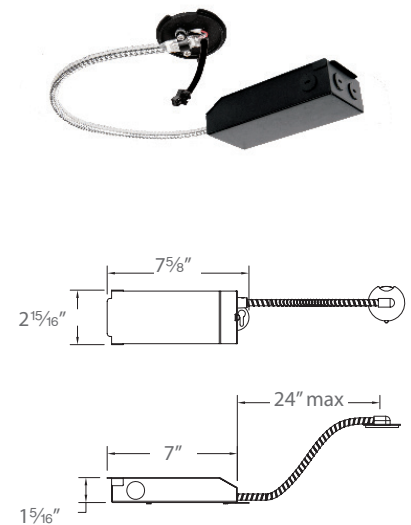

Remodel

HOUSINGS

	Model	Power*	S	N, F, W, A	Rating	Driver	Emergency Backup	Compatible Trims
Round New Construction	R2RNT <i>Airtight</i>	15	10W	15W	IC rated	DEFAULT ELV, 0-10V	EM <i>Emergency backup battery (OPTIONAL)</i>	R2RD2T R2RD1T R2RAT R2RWT R2RPT
	R2RCT <i>Airtight, Chicago Plenum</i>	22	15W	22W	IC rated	L1 Lutron Hi-Lume 1%		
Square New Construction	R2SNT <i>Airtight</i>	15	10W	15W	IC rated	DEFAULT ELV, 0-10V	EM <i>Emergency backup battery (OPTIONAL)</i>	R2SD2T R2SD1T R2SAT R2SWT R2SPT
	R2SCT <i>Airtight, Chicago Plenum</i>	22	15W	22W	IC rated	L1 Lutron Hi-Lume 1%		
Remodel	R2BRT <i>Round or Square</i>	15 22	10W 15W	15W 22W	Non-IC Non-IC	DEFAULT ELV, 0-10V	N/A	R2RD2T, R2SD2T R2RD1T, R2SD1T R2RAT, R2SAT R2RWT, R2SWT, R2RPT, R2SPT

*Power consumption depends on beam angle of the trim.

R2 _____ - _____

Example: **R2RNT-15** or **R2RNT-15EM** (with Emergency backup battery)

Field Replaceable Driver

D-R2N3-15	Driver for 15W New Construction Hsg
D-R2N3-22	Driver for 22W New Construction Hsg

waclighting.com
Phone (800) 526.2588
Fax (800) 526.2585

Headquarters/Eastern Distribution Center
44 Harbor Park Drive
Port Washington, NY 11050

Central Distribution Center
1600 Distribution Ct
Lithia Springs, GA 30122

Western Distribution Center
1750 Archibald Avenue
Ontario, CA 91760