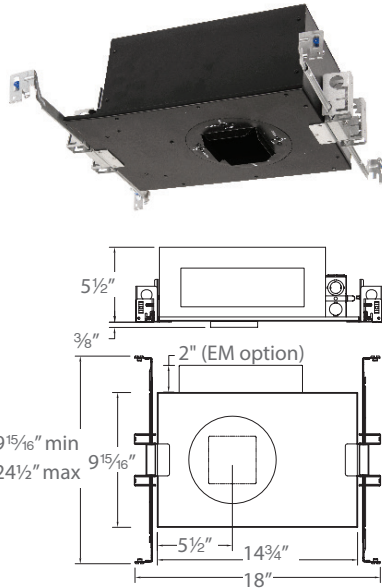

Square New Construction