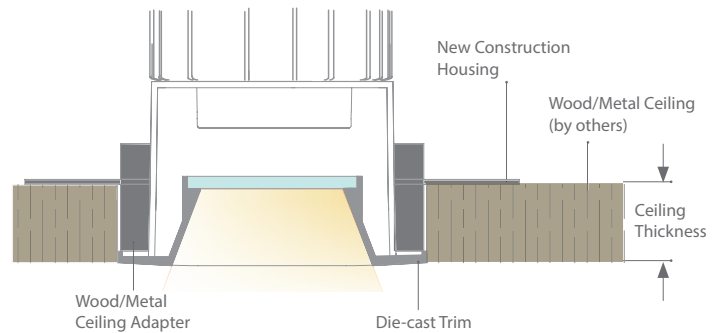

WOOD AND METAL CEILING INSTALLATION

WOOD AND METAL CEILING ADAPTERS

	Round	
	R2R-ADP1	1/2" to 1" ceiling thickness
	R2R-ADP2	1" to 1 1/2" ceiling thickness
	Square	
	R2S-ADP1	1/2" to 1" ceiling thickness
	R2S-ADP2	1" to 1 1/2" ceiling thickness

Adapter Model	Trim Model	Trim Description	Ceiling Thickness		
			1/2"	1"	1 1/2"
R2R-ADP1 Round Up to 1"	R2RD2T R2RD1T	<i>Downlight</i>	Yes	Yes	N/A
	R2RWT	<i>Wall Wash</i>	Yes	Yes	N/A
	R2RAT R2RPT	<i>Adjustable/Pinhole</i>	Yes, to 45°	Yes, to 45°	N/A
R2R-ADP2 Round Up to 1 1/2"	R2RD2T R2RD1T	<i>Downlight</i>	Yes	Yes	Yes
	R2RWT	<i>Wall Wash</i>	No	No	No
	R2RAT R2RPT	<i>Adjustable/Pinhole</i>	Yes, to 30°	Yes, to 30°	Yes, to 30°
R2S-ADP1 Square Up to 1"	R2SD2T R2SD1T	<i>Downlight</i>	Yes	Yes	N/A
	R2SWT	<i>Wall Wash</i>	Yes	Yes	N/A
	R2SAT R2SPT	<i>Adjustable/Pinhole</i>	Yes, to 45°	Yes, to 45°	N/A
R2S-ADP2 Square Up to 1 1/2"	R2SD2T R2SD1T	<i>Downlight</i>	Yes	Yes	Yes
	R2SWT	<i>Wall Wash</i>	No	No	No
	R2SAT R2SPT	<i>Adjustable/Pinhole</i>	Yes, to 30°	Yes, to 30°	Yes, to 30°

waclighting.com
Phone (800) 526.2588
Fax (800) 526.2585

Headquarters/Eastern Distribution Center
44 Harbor Park Drive
Port Washington, NY 11050

Central Distribution Center
1600 Distribution Ct
Lithia Springs, GA 30122

Western Distribution Center
1750 Archibald Avenue
Ontario, CA 91760