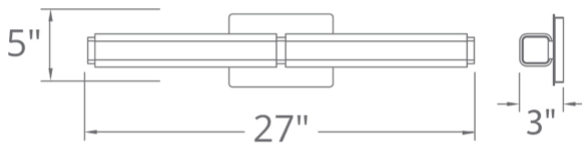

WS-3127

REPLACEMENT PARTS

RPL-GLA-3115 - Glass

Model & Size	Color Temp	Finish	LED Watts	LED Lumens	Delivered Lumens
WS-3127 27"	3000K	BN Brushed Nickel	38.9W	3348	2425
	3000K	BR Brushed Brass	38.9W	3348	2425
	3000K	BZ Bronze	38.9W	3348	2425
	3000K	CH Chrome	38.9W	3348	2425

Example: **WS-3127-CH**

- •For 277V special order, add an "F" before the finish: WS-3127F-BN
- •For '2700K' add "-27"; '3500K' add "-35" before the finish: WS-3127-35-BZ

For custom requests please contact customs@modernforms.com