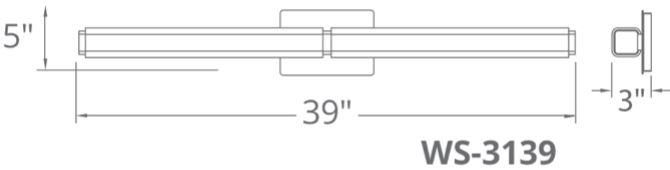

Project:

Location:

Fixture Type:

Catalog Number:

AVAILABLE FINISHES:

Vogue

WS-3139

PRODUCT DESCRIPTION

What's in Vogue right now? Just some of the most powerful LEDs in the industry, along with mouth-blown etched opal glass and expertly crafted hardware. With its wide variety of sizes and luminaire options, Vogue slips into transitional, contemporary and urban industrial decor plans with ease.

FEATURES

- 277V option available for special order.
- 2700K and 3500K CCT option available for special order.
- ACLED driverless technology
- Mouth-blown opal glass diffuser

SPECIFICATIONS

Rated Life	50000 Hours
Standards	ETL, cETL, Damp Location Listed, Title 24 JA8: 2019 Compliant
Input	120 VAC, 50/60Hz
Dimming	ELV
Mounting	Can be mounted on wall in all orientations
Color Temp	3000K
CRI	90
Construction	Aluminum hardware, mouth-blown opal glass diffuser

REPLACEMENT PARTS

RPL-GLA-3120 - Glass

WS-3139

Model & Size	Color Temp	Finish	LED Watts	LED Lumens	Delivered Lumens
WS-3139 39"	3000K	BN Brushed Nickel	70.6W	5872	4390
	3000K	BR Brushed Brass	70.6W	5872	4390
	3000K	BZ Bronze	70.6W	5872	4390
	3000K	CH Chrome	70.6W	5872	4390

Example: **WS-3139-CH**

- •For 277V special order, add an "F" before the finish: WS-3139F-BN
- •For '3500K' add "-35"; '2700K' add "-27" before the finish: WS-3139-27-BN

For custom requests please contact customs@modernforms.com