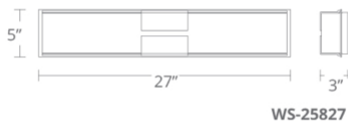

Model & Size	Color Temp	Finish	LED Watts	LED Lumens	Delivered Lumens
WS-25827 27"	3500K	CH Chrome	40.4W	3685	2242

Example: **WS-25827-CH**

For custom requests please contact customs@modernforms.com

Project: