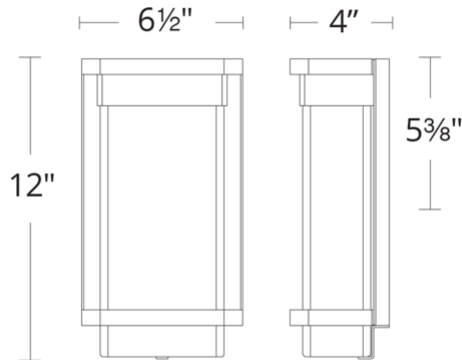

Project:

Location:

Fixture Type:

Catalog Number:

AVAILABLE FINISHES:

Vitrine

WS-W32512

PRODUCT DESCRIPTION

Raindrops falling gently on the window pane. This stunning effect is the result of concealed LEDs illuminating from above while casting a warm beam through clear hammered seeded, mouth-blown optic glass. The durable body and minimalist design compliment a multiplicity of architectural styles. Perfect for indoor and outdoor settings in luxury homes and resorts.

FEATURES

- ACLED driverless technology
- Seedy mouth-blown hammered glass

SPECIFICATIONS

Rated Life	54000 Hours
Standards	ETL, cETL, Wet Location Listed, IP65, Title 24 JA8: 2019 Compliant
Input	120 VAC, 50/60Hz
Dimming	ELV
Color Temp	3000K
CRI	90
Construction	Aluminum hardware, hammered seedy glass

WS-W32512

Model & Size	Color Temp	Finish	LED Watts	LED Lumens	Delivered Lumens
WS-W32512 12"	3000K	BK Black	5.1W	260	190
	3000K	BZ Bronze	5.1W	260	190
	3000K	GH Graphite	5.1W	260	190

Example: **WS-W32512-GH**

For custom requests please contact customs@modernforms.com