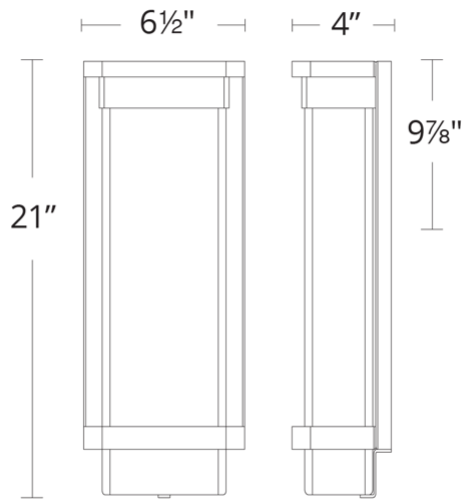

**REPLACEMENT PARTS**

RPL-GLA-32521 - Glass

WS-W32521

Model & Size	Color Temp	Finish	LED Watts	LED Lumens	Delivered Lumens
WS-W32521 21"	3000K	BK Black	16W	633	588
	3000K	BZ Bronze	16W	633	588
	3000K	GH Graphite	16W	633	588