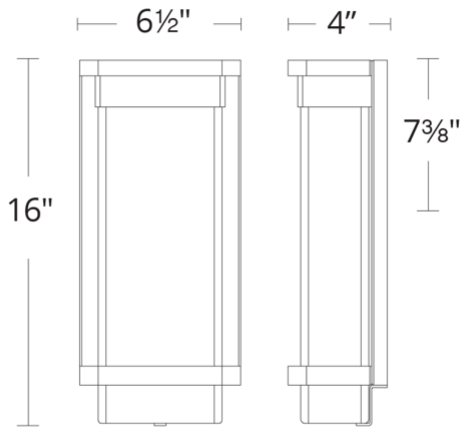

SPECIFICATIONS

Rated Life	54000 Hours
Standards	ETL, cETL, Wet Location Listed, IP65, Title 24 JA8: 2019 Compliant
Input	120 VAC, 50/60Hz
Dimming	ELV
Color Temp	3000K
CRI	90
Construction	Aluminum hardware, hammered seedy glass

WS-W32516