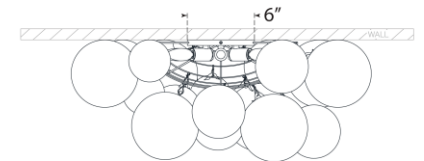

TEAR SHEET

Talia Large Sconce

Item # JN 2006BSL-CG

Designer: Julie Neill

Height: 17.75"

Width: 26.75"

Extension: 10.75"

Backplate: 6" Round

Finishes: BSL, G, PW

Glass Options: CG

Socket: 5 - E12 Candelabra

Wattage: 5 - 2.5 LED T6

Weight: 10 Pounds

Note: UL Only

Top View

Side View

Front View