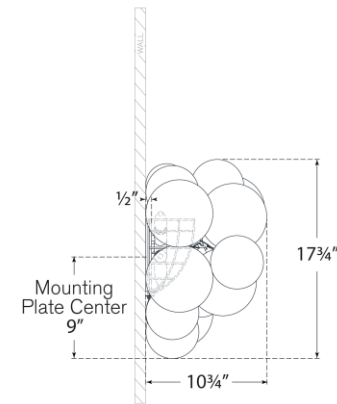

TEAR SHEET

Talia Large Sconce

Item # JN 2006BSL-CG

Designer: Julie Neill

Height: 17.75"

Width: 26.75"

Extension: 10.75"

Backplate: 6" Round

Finishes: BSL, G, PW

Glass Options: CG

Socket: 5 - E12 Candelabra

Wattage: 5 - 2.5 LED T6

Weight: 10 Pounds

Note: UL Only

Top View

Side View

Front View