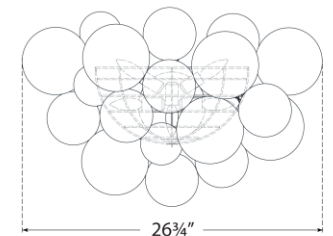

TEAR SHEET

Talia Large Sconce

Item # JN 2006BSL-CG

Designer: Julie Neill

Height: 17.75"

Width: 26.75"

Extension: 10.75"

Backplate: 6" Round

Finishes: BSL, G, PW

Glass Options: CG

Socket: 5 - E12 Candelabra

Wattage: 5 - 2.5 LED T6

Weight: 10 Pounds

Note: UL Only

Top View

Side View

Front View