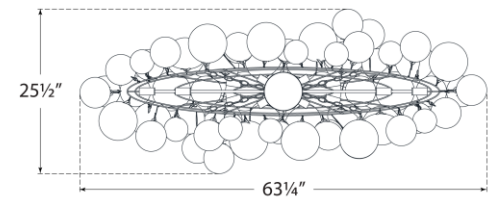

TEAR SHEET

Talia Large Linear Chandelier

Item # JN 5117BSL-CG

Designer: Julie Neill

Height: 24.25"

Width: 25.75" x 63.25"

Canopy: 6" Round

Finishes: BSL, G, PW

Glass Options: CG

Socket: 12 - E12 Candelabra

Wattage: 12 - 6.5 LED B11

Weight: 51 Pounds

Note: Assembly Required

Side View

Top View