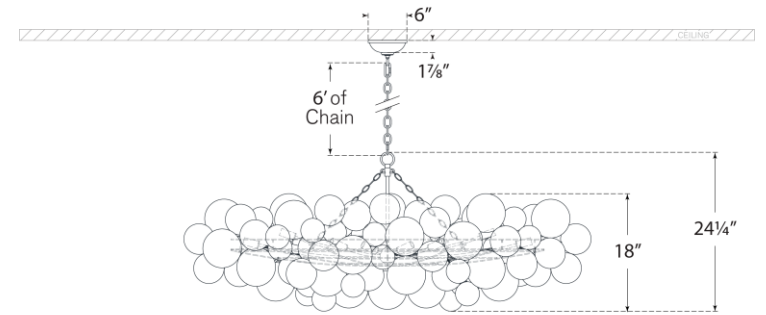

TEAR SHEET

Talia Large Linear Chandelier

Item # JN 5117BSL-CG

Designer: Julie Neill

Height: 24.25"

Width: 25.75" x 63.25"

Canopy: 6" Round

Finishes: BSL, G, PW

Glass Options: CG

Socket: 12 - E12 Candelabra

Wattage: 12 - 6.5 LED B11

Weight: 51 Pounds

Note: Assembly Required

Side View

Top View