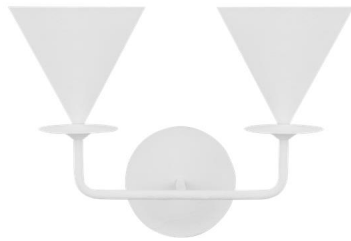

LXW1052CPST: Double Sconce

Dimensions:

Width: 17 1/2" **Extends:** 9 1/4"
Height: 12 5/8" **Wire:** 8" (color/Black/White)
Mounting Proc.: Screw(s)
Connection: Mounted To Box

Bulbs:

2 - Candelabra Torpedo 60w Max. 120v - Not included

Features:

- Meets Title 24 energy efficiency standards
- Title 24 compliant if used with Joint Appendix (JA8) approved light bulbs listed in the California Energy Commission Appliance database.

Material List:

1 Body - Steel - Cast Plaster
 2 Break - Die Cast Aluminum - Cast Plaster

Collection: Cornet

UPC #:014817631418

Finish: Cast Plaster (CPST)

Safety Listing:

Safety Listed for Damp Locations

Instruction Sheets:

Trilingual (English, Spanish, and French) (CORNET_2L_WALL)

Shade / Glass / Diffuser Details:

| Part | Material | Finish | Quantity | Item Number | Length | Width | Height | Diameter | Fitter Diameter | Shade Top Length | Shade Top Width | Shade Top Diameter |
|-------|----------|--------------|----------|-------------|--------|-------|--------|----------|-----------------|------------------|-----------------|--------------------|
| Shade | Steel | Cast Plaster | 2 | | | | 6 | 7 | | | | |