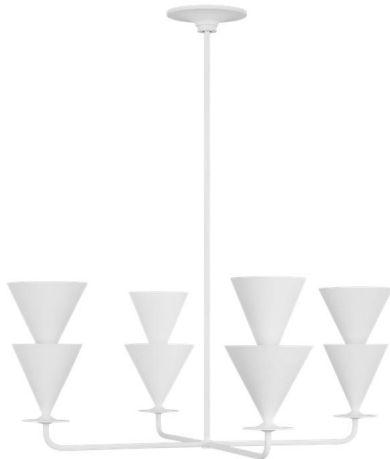

**LXC1084CPST: Large Chandelier**

**Collection:** Cornet

**UPC #:**014817631388

**Finish:** Cast Plaster (CPST)

**Dimensions:**

**Diameter:** 36"  
**Width:** 36"  
**Height:** 15 1/4"

**Overall Height:** 70 7/8"

**Wire:** 180" (color/White)

**Mounting Proc.:** Screw Collar - Stem

**Connection:** Mounted To Box

**Bulbs:**

4 - Candelabra G16-1/2 60w Max. 120v - Not included

**Features:**

- This product may be mounted on a sloped ceiling
- Meets Title 24 energy efficiency standards
- Title 24 compliant if used with Joint Appendix (JA8) approved light bulbs listed in the California Energy Commission Appliance database.

**Material List:**

- 1 Body - Steel - Cast Plaster
- 4 Break - Die Cast Aluminum - Cast Plaster
- 4 12" Stem - Steel - Cast Plaster
- 1 6" Stem - Steel - Cast Plaster

**Safety Listing:**

Safety Listed for Damp Locations

**Instruction Sheets:**

Trilingual (English, Spanish, and French) (CORNET\_CHAND)

**Shade / Glass / Diffuser Details:**

Part	Material	Finish	Quantity	Item Number	Length	Width	Height	Diameter	Fitter Diameter	Shade Top Length	Shade Top Width	Shade Top Diameter
Shade	Steel	Cast Plaster	4				5 5/8	6				