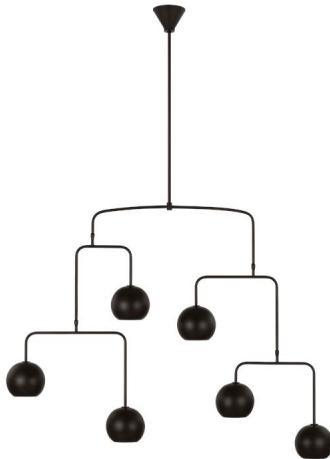

LXC1026AI: Extra Large Chandelier

Dimensions:

Diameter: 49 3/4" **Overall Height:** 96 5/8"
Width: 49 3/4" **Wire:** 240" (color/Black)
Height: 39 1/8" **Mounting Proc.:** Screw Collar - Stem
Connection: Mounted To Box

Bulbs:

6 - Candelabra G16-1/2 40w Max. 120v - Not included

Features:

- This product may be mounted on a sloped ceiling
- Meets Title 24 energy efficiency standards
- Title 24 compliant if used with Joint Appendix (JA8) approved light bulbs listed in the California Energy Commission Appliance database.

Material List:

1 Body - Steel - Aged Iron
 4 12" Stem - Steel - Aged Iron
 1 6" Stem - Steel - Aged Iron

Safety Listing:

Safety Listed for Damp Locations

Collection: Chaumont

UPC #:014817631241

Finish: Aged Iron (AI)

Shade / Glass / Diffuser Details:

Part	Material	Finish	Quantity	Item Number	Length	Width	Height	Diameter	Fitter Diameter	Shade Top Length	Shade Top Width	Shade Top Diameter
Shade	Steel	Aged Iron	6				5 3/8	6				