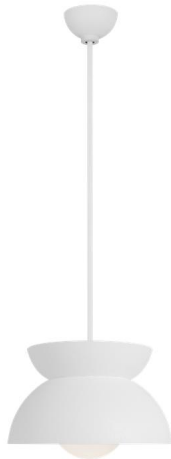

LXP1001CPST: Medium Pendant

Collection: Beaunay

UPC #:014817631272

Finish: Cast Plaster (CPST)

Dimensions:

Diameter: 15" **Overall Height:** 66"
Width: 15" **Wire:** 180" (color/White)
Height: 12" **Mounting Proc.:** Screw Collar - Stem
Connection: Mounted To Box

Bulbs:

1 - Medium A19 40w Max. 120v - Not included

Features:

- This product may be mounted on a sloped ceiling
- Meets Title 24 energy efficiency standards
- Title 24 compliant if used with Joint Appendix (JA8) approved light bulbs listed in the California Energy Commission Appliance database.

Material List:

1 Body - Steel - Cast Plaster
4 12" Stem - Steel - Cast Plaster
1 6" Stem - Steel - Cast Plaster

Safety Listing:

Safety Listed for Damp Locations

Shade / Glass / Diffuser Details:

Part	Material	Finish	Quantity	Item Number	Length	Width	Height	Diameter	Fitter Diameter	Shade Top Length	Shade Top Width	Shade Top Diameter
Shade	Glass	Milk	1				6 1/2	7				
Shade	Steel	Cast Plaster	1				10 1/8	15				