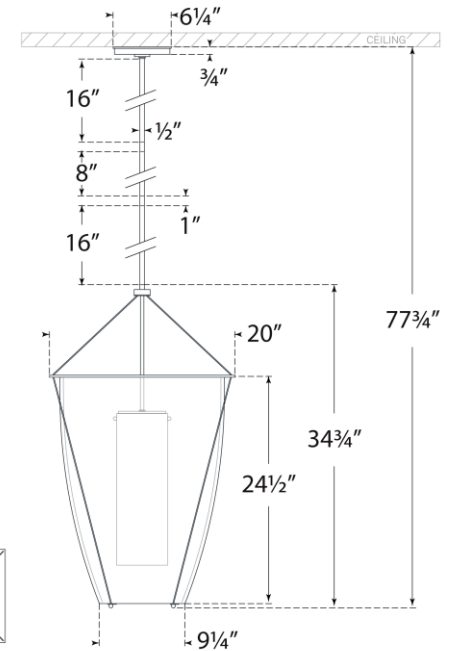

TEAR SHEET

Ovalle 20" Lantern

Item # RB 5091AB-CG

Designer: Ray Booth

O/A Height: 77.75"

Fixture Height: 34.75"

Min. Custom Height: 40.75"

Width: 20"

Canopy: 6.25" Round

Finishes: AB, AN, BZ

Glass Options: CG

Socket: E26 Keyless

Wattage: 6.5 LED T9

Weight: 42 Pounds

Note: UL Only | Custom Height Available

Top View

Front View