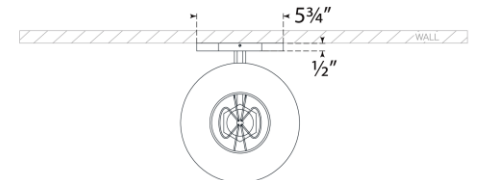

## Olivier Medium Sconce

Item # PCD 2002BZ-L

Designer: Paloma Contreras

Height: 17.75"

Width: 8"

Extension: 9.25"

Backplate: 5" x 5.75" Hexagon

Finishes: BZ, HAB, PN

Shade Treatments: L

Shade Details: 4" x 8" x 7.5"

Socket: E26 Keyless

Wattage: 15 LED A19

Weight: 4 Pounds

Note: UL Only

Top View

Side View