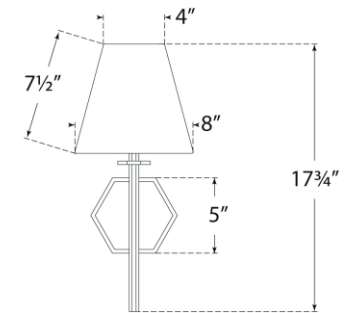

## Olivier Medium Sconce

Item # PCD 2002BZ-L

Designer: Paloma Contreras

Height: 17.75"

Width: 8"

Extension: 9.25"

Backplate: 5" x 5.75" Hexagon

Finishes: BZ, HAB, PN

Shade Treatments: L

Shade Details: 4" x 8" x 7.5"

Socket: E26 Keyless

Wattage: 15 LED A19

Weight: 4 Pounds

Note: UL Only

Top View

Side View