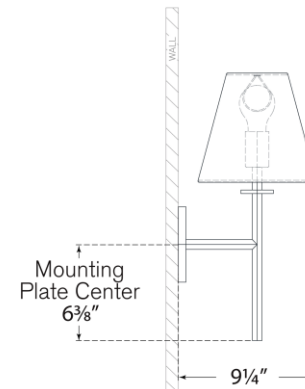

## Olivier Medium Sconce

Item # PCD 2002BZ-L

Designer: Paloma Contreras

Height: 17.75"

Width: 8"

Extension: 9.25"

Backplate: 5" x 5.75" Hexagon

Finishes: BZ, HAB, PN

Shade Treatments: L

Shade Details: 4" x 8" x 7.5"

Socket: E26 Keyless

Wattage: 15 LED A19

Weight: 4 Pounds

Note: UL Only

Top View

Side View

Front View