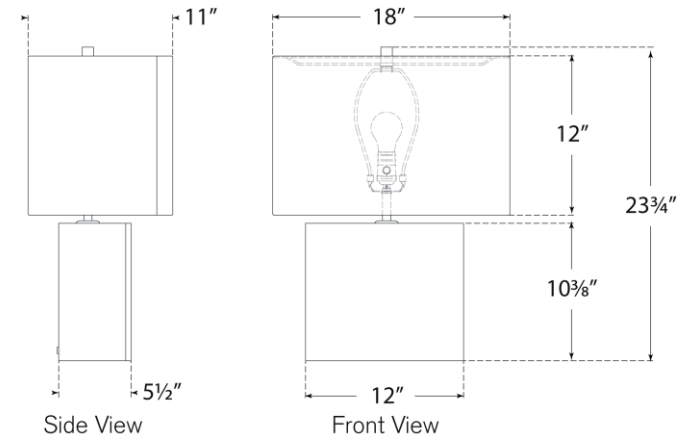

TEAR SHEET

Mishca Medium Table Lamp

Item # ARN 3670IVO-L

Designer: AERIN

Height: 23.75"

Width: 18"

Base: 5.5" x 12" Decorative

Finishes: IVO, SHG

Shade Treatments: L

Shade Details: 16.5" x 16.5" x 12" Decorative

Socket: E26 Dimmer

Wattage: 15 LED A19

Weight: 12 Pounds

Note: Reactive Ceramic Glazes Will Vary in Color and Texture

Top View