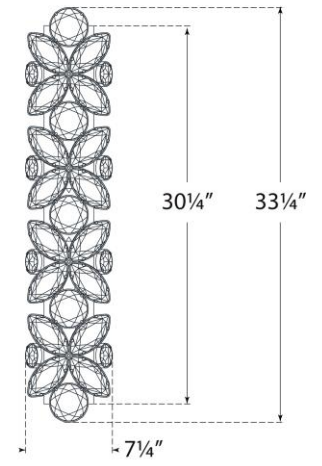

TEAR SHEET

Lloyd 33\"/>

Item # KS 2019PN-CG

Designer: kate spade new york

Height: 33.25"

Width: 7.25"

Extension: 4"

Backplate: 4" x 30.25" Rectangle

Finishes: PN, SB

Glass Options: ALB, CG

Socket: 4 - E12 Candelabra

Wattage: 4 - 6.5 LED B11

Weight: 17 Pounds

Note: UL Only

Top View

Side View

Front View