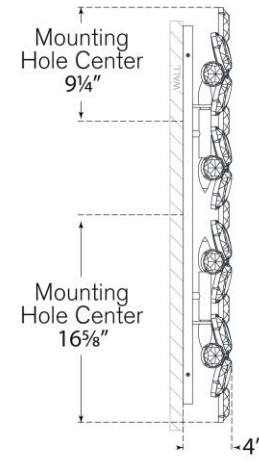

TEAR SHEET

Lloyd 33\"/>

Item # KS 2019PN-CG

Designer: kate spade new york

Height: 33.25"

Width: 7.25"

Extension: 4"

Backplate: 4" x 30.25" Rectangle

Finishes: PN, SB

Glass Options: ALB, CG

Socket: 4 - E12 Candelabra

Wattage: 4 - 6.5 LED B11

Weight: 17 Pounds

Note: UL Only

Top View

Side View