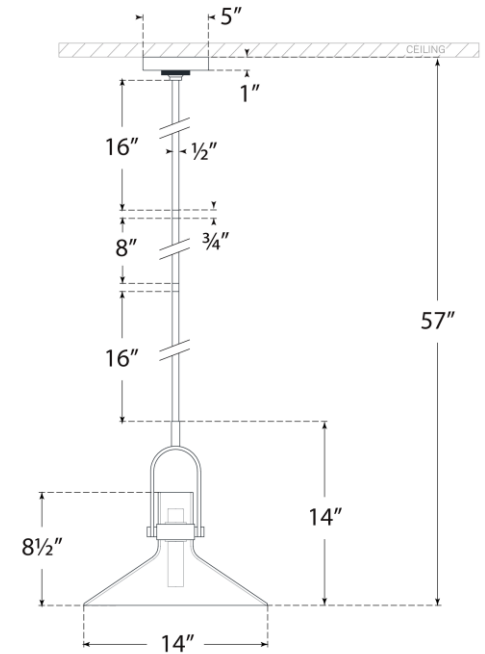

## Larkin 13" Empire Pendant

Item # IKF 5450BZ-CG

Designer: Ian K. Fowler

O/A Height: 57"

Fixture Height: 14"

Min. Custom Height: 20.75"

Width: 14"

Canopy: 5" Round

Finishes: BZ, HAB, PN

Glass Options: CG

Socket: Dedicated LED

Wattage: 9w (1000lm)

Weight: 8 Pounds

Note: UL Only | Custom Height Available

Bottom View

Front View