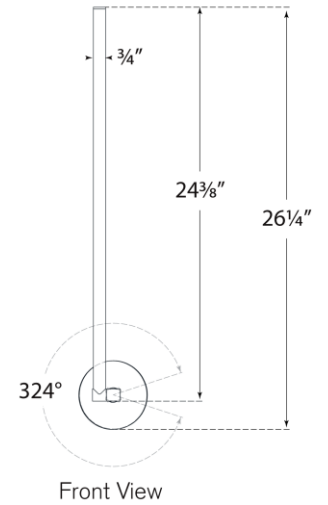

## Cona Large Sconce

Item # KW 2760AB

Designer: Kelly Wearstler

Height: 26.25"

Width: 4.25" - 26.25"

Extension: 3" - 26.75"

Backplate: 4.25" Round

Finishes: AB, BZ, PN

Lightsource: Dedicated LED

Wattage: 12w (1400lm)

Weight: 3 Pounds

Note: UL Only | Ceiling or Wall Mount

Top View

Side View

Front View