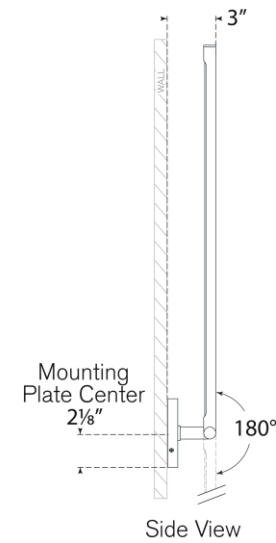

## Cona Large Sconce

Item # KW 2760AB

Designer: Kelly Wearstler

Height: 26.25"

Width: 4.25" - 26.25"

Extension: 3" - 26.75"

Backplate: 4.25" Round

Finishes: AB, BZ, PN

Lightsource: Dedicated LED

Wattage: 12w (1400lm)

Weight: 3 Pounds

Note: UL Only | Ceiling or Wall Mount

Top View

Side View

Front View