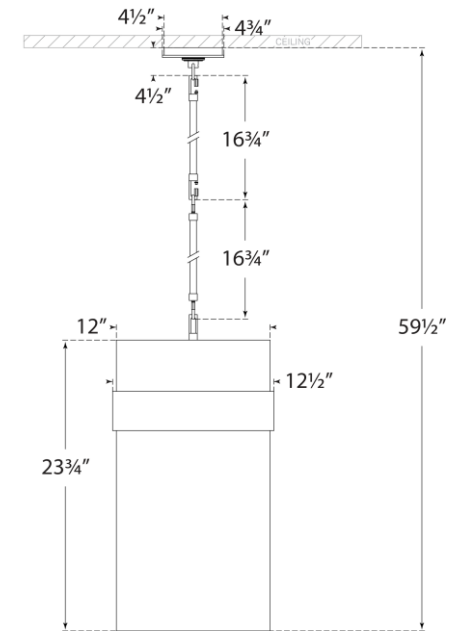

TEAR SHEET

Presidio Medium Pendant

Item # S 5674BZ-CG

Designer: Ian K. Fowler

O/A Height: 59.5"

Fixture Height: 24.5"

Min. Custom Height: 38"

Width: 12.5"

Canopy: 4.75" Round

Finishes: BZ, HAB, PN

Glass Options: CG

Socket: 4 - E26 Keyless

Wattage: 4 - 40 T10

Weight: 23 Pounds

Note: Custom Height Available

Front View