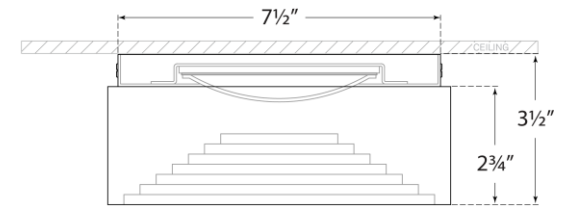

TEAR SHEET

Otto Small Flush Mount

Item # KW 4901AB-ALB

Designer: Kelly Wearstler

Height: 3.5"

Width: 8"

Canopy: 7.5" Round

Finishes: AB, BZ, PN

Glass Options: ALB

Socket: Dedicated LED

Wattage: 18w (1500lm)

Weight: 6 Pounds

Note: Alabaster is a Natural Stone | Variations in Color and Texture are Expected

Side View

Bottom View