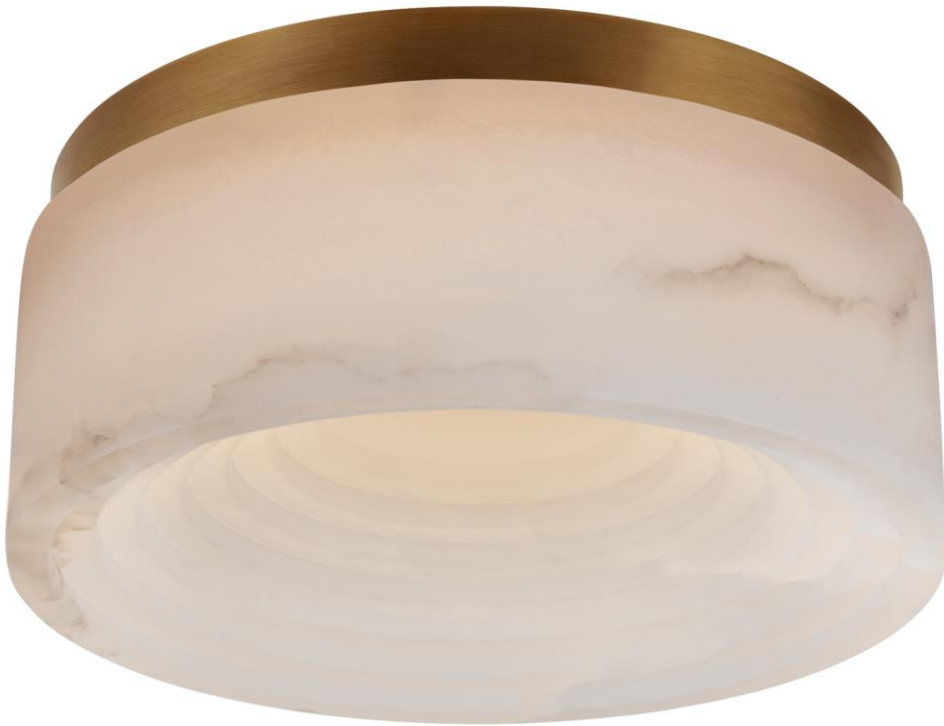

TEAR SHEET

Otto Small Flush Mount

Item # KW 4901AB-ALB

Designer: Kelly Wearstler

Height: 3.5"

Width: 8"

Canopy: 7.5" Round

Finishes: AB, BZ, PN

Glass Options: ALB

Socket: Dedicated LED

Wattage: 18w (1500lm)

Weight: 6 Pounds

Note: Alabaster is a Natural Stone | Variations in Color and Texture are Expected

Side View

Bottom View