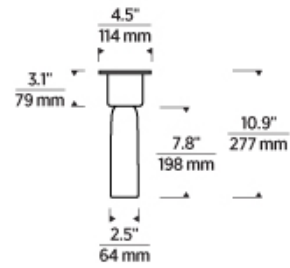

KWFM499	COLOR TEMP	COLOR	FINISH
	27 2700K	CE CLEAR ETCHED	BZ BRONZE HAB HAND RUBBED ANTIQUE BRASS

KWFM499 _____

JOB NAME _____

NOTES _____

VOLVER SMALL FLUSH

VISUAL COMFORT & Co.

SPECIFICATIONS

PRIMARY MATERIAL	Brass
SHADE MATERIAL	Glass
NET WEIGHT	5.5 lbs
HEIGHT	10.9in
WIDTH	4.5in
LENGTH	4.5in
UP LIGHT / DOWN LIGHT / BOTH?	
WET LISTED	
DAMP LISTED	
DRY LISTED	
WALL / CEILING MOUNT	
GENERAL LISTING	ETL Listed
INCLUDES	

LAMPING SPECIFICATIONS

	LED LAMP	INTEGRATED LED	NON LED	NO LAMP
DELIVERED LUMENS		212		
WATTS		11.3		
MAX WATTAGE PER BULB		11.3W		
		Universal 120V-277V 0-10, ELV, TRIAC		
CCT		2700K		
CRI		90 CRI		
LED LIFETIME				
L70		>50000		
AVERAGE BULB HOURS				
FIELD SERVICEABLE LED				
LAMP BASE		Integrated LED		
LAMP SHAPE		Integrated LED		
LAMP INCLUDED?		True		
WARRANTY**		5 Years		