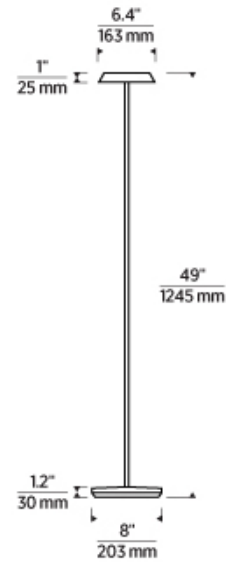

TEPA MEDIUM RECHARGEABLE FLOOR LAMP

VISUAL COMFORT & CO.

PRODUCT FEATURES

LAMPING

Includes 120-240V 2.2 watts, 270 delivered lumens, 90 CRI 2700K LED module. Built-in three way dimming. Black includes black cable. White includes white cable. Hand Rubbed Antique Brass includes cream cable. 6 feet of USB C to C cable. Wall charger included.

SPECIFICATIONS

PRIMARY MATERIAL	Aluminum or Brass
SHADE MATERIAL	Aluminum or Brass
NET WEIGHT	4 lbs
HEIGHT	49in
WIDTH	8in
LENGTH	8in
WET LISTED	
DAMP LISTED	
DRY LISTED	
GENERAL LISTING	ETL Listed
INCLUDES	