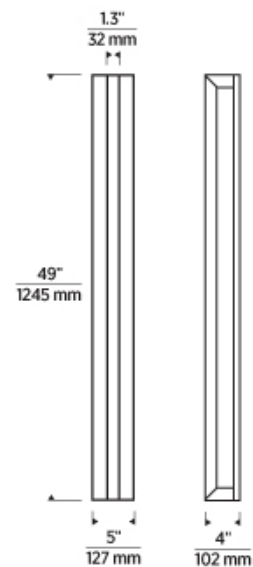

STAGGER LARGE WALL

VISUAL COMFORT & CO.

PRODUCT FEATURES

LAMPING

ORDERING INFORMATION

MDOWS527	SHAPE OR SIZE	COLOR TEMP	FINISH	VOLTAGE
	BACKPLATE B	27 2700K	OB OUTDOOR BLACK	120V
	MUD-IN M			-277 277V

MDOWS527

7400 Linder Avenue, Skokie, IL 60077
T 847.410.4400 | F 847.410.4500 | techlighting.com

SPECIFICATIONS

PRIMARY MATERIAL	Aluminum
SHADE MATERIAL	Acrylic
NET WEIGHT	13 lbs
HEIGHT	49in
WIDTH	4in
LENGTH	5in
WET LISTED	
DAMP LISTED	
DRY LISTED	
GENERAL LISTING	ETL Listed
INCLUDES	