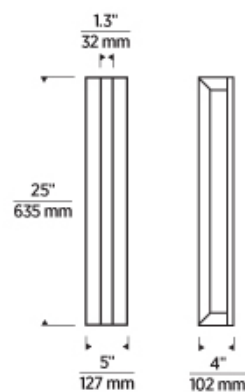

7400 Linder Avenue, Skokie, IL 60077
T 847.410.4400 | F 847.410.4500 | techlighting.com

STAGGER SMALL WALL

VISUAL COMFORT & Co.

SPECIFICATIONS

PRIMARY MATERIAL	Aluminum
SHADE MATERIAL	Acrylic
NET WEIGHT	8 lbs
HEIGHT	25in
WIDTH	4in
LENGTH	5in
WET LISTED	
DAMP LISTED	
DRY LISTED	
GENERAL LISTING	ETL Listed
INCLUDES	