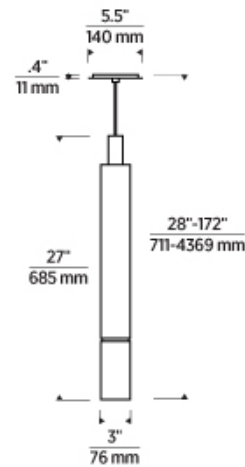

LAMPING

Includes 10.9 watts, 921 delivered lumens, 2700K LED module. Dimmable with most LED compatible ELV, TRIAC and 0-10V dimmers. Ships with 12 feet of field-cutttable black cloth cord. 120V-277V.

Black/Natural Brass

To view all available finish options, please visit techlighting.com

ORDERING INFORMATION

700TDSOT	LENGTH (A)	FINISH	LAMP
	27.27"	NB NATURAL BRASS B NIGHTSHADE BLACK PSS POLISHED STAINLESS STEEL	-LED927 INTEGRATED LED 90 CRI 2700K 120V-277V UNV

700TDSOT _____

JOB NAME _____

NOTES _____

SOTTILE X-LARGE PENDANT

VISUAL COMFORT & Co.

SPECIFICATIONS

PRIMARY MATERIAL	Aluminum, Stainless Steel or Brass
SHADE MATERIAL	Aluminum, Stainless Steel or Brass
NET WEIGHT	6 lbs
HEIGHT	27in
WIDTH	3in
LENGTH	3in
UP LIGHT / DOWN LIGHT / BOTH?	
WET LISTED	
DAMP LISTED	
DRY LISTED	
MIN. HANGING HEIGHT	33.8in
MAX HANGING HEIGHT	171.8in
TOTAL CORD LENGTH	144in
TOTAL STEM LENGTH	
STEM QTY	
SLOPED CEILING ADAPTABLE?	Yes 45° Max
GENERAL LISTING	ETL Listed
INCLUDES	

LAMPING SPECIFICATIONS

	LED LAMP	INTEGRATED LED	NON LED	NO LAMP
DELIVERED LUMENS		921		
WATTS		10.9		
MAX WATTAGE PER BULB		10.9W		
		Universal 120V-277V 0-10, ELV, TRIAC		
CCT		2700K		
CRI		90 CRI		
LED LIFETIME		>50000		
L70				
AVERAGE BULB HOURS				
FIELD SERVICEABLE LED				
LAMP BASE		Integrated LED		
LAMP SHAPE		Integrated LED		
LAMP INCLUDED?		True		
WARRANTY**		5 Years		