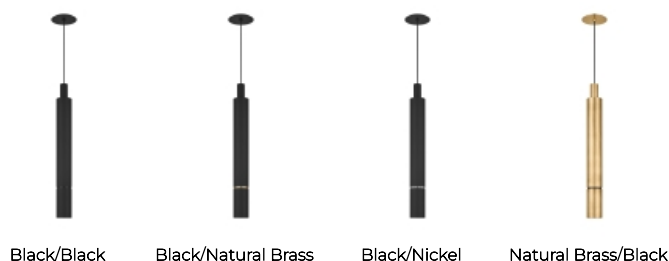

SOTTILE X-LARGE PENDANT

VISUAL COMFORT & Co.

PRODUCT FEATURES

- Combine multiple pendants to create a custom, clustered aesthetic
- Universal 120V to 277V
- Ships with three ring details (Natural Brass, Nightshade Black and Polished Nickel) to either match the rest of the pendant or add striking, yet subtle contrast
- Fully dimmable integrated LED lamp
- This item is made of natural brass. It is a living finish that will patina and warm with age which adds richness. If it gets an uneven patina or spots, a brass cleaner can restore the finish
- The LED Driver is housed within the junction box. (L. 3.03" | W. 1.5" | H. 1.12)

LAMPING

Includes 10.9 watts, 921 delivered lumens, 2700K LED module. Dimmable with most LED compatible ELV, TRIAC and 0-10V dimmers. Ships with 12 feet of field-cutttable black cloth cord. 120V-277V.

Black/Natural Brass

To view all available finish options, please visit techlighting.com

ORDERING INFORMATION

700TDSOT	LENGTH (A)	FINISH	LAMP
	27.27"	NB NATURAL BRASS B NIGHTSHADE BLACK PSS POLISHED STAINLESS STEEL	-LED927 INTEGRATED LED 90 CRI 2700K 120V-277V UNV

700TDSOT _____

JOB NAME _____

NOTES _____

SOTTILE X-LARGE PENDANT

VISUAL COMFORT & Co.

SPECIFICATIONS

PRIMARY MATERIAL	Aluminum, Stainless Steel or Brass
SHADE MATERIAL	Aluminum, Stainless Steel or Brass
NET WEIGHT	6 lbs
HEIGHT	27in
WIDTH	3in
LENGTH	3in
UP LIGHT / DOWN LIGHT / BOTH?	
WET LISTED	
DAMP LISTED	
DRY LISTED	
MIN. HANGING HEIGHT	33.8in
MAX HANGING HEIGHT	171.8in
TOTAL CORD LENGTH	144in
TOTAL STEM LENGTH	
STEM QTY	
SLOPED CEILING ADAPTABLE?	Yes 45° Max
GENERAL LISTING	ETL Listed
INCLUDES	