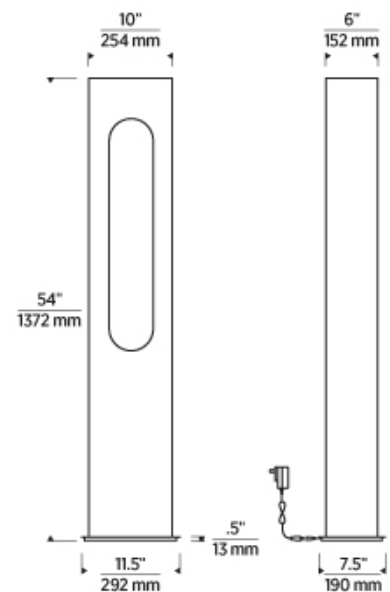

PRIMARY MATERIAL	Brass
SHADE MATERIAL	Brass
NET WEIGHT	36 lbs
HEIGHT	54in
WIDTH	7.5in
LENGTH	11.5in
WET LISTED	
DAMP LISTED	
DRY LISTED	
GENERAL LISTING	ETL Listed
INCLUDES	

LAMPING SPECIFICATIONS

	LED LAMP	INTEGRATED LED	NON LED	NO LAMP
DELIVERED LUMENS		190		
WATTS		21		
MAX WATTAGE PER BULB		21W		
		120V-240V Integrated 3-Step Touch Dimmer		
CCT		2700K		
CRI		90 CRI		
LED LIFETIME		>50000		
AVERAGE BULB HOURS				
FIELD SERVICEABLE LED				
LAMP BASE		Integrated LED		
LAMP SHAPE		Integrated LED		
LAMP INCLUDED?		True		
WARRANTY**		5 Years		