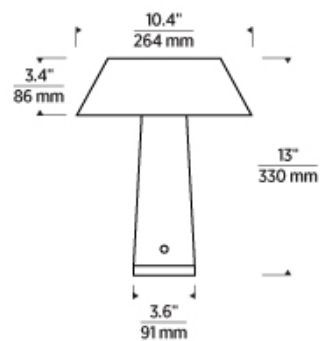

SPECIFICATIONS

PRIMARY MATERIAL	Aluminum or Brass
SHADE MATERIAL	Aluminum or Brass
NET WEIGHT	4.5 lbs
HEIGHT	13in
WIDTH	10.4in
LENGTH	10.4in
WET LISTED	
DAMP LISTED	
DRY LISTED	
GENERAL LISTING	ETL Listed
INCLUDES	