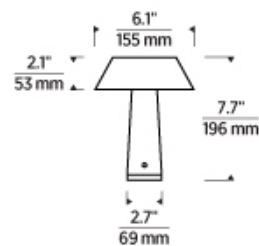

SPECIFICATIONS

PRIMARY MATERIAL	Aluminum or Brass
SHADE MATERIAL	Aluminum or Brass
NET WEIGHT	2 lbs
HEIGHT	7.7in
WIDTH	6.1in
LENGTH	6.1in
WET LISTED	
DAMP LISTED	
DRY LISTED	
GENERAL LISTING	ETL Listed
INCLUDES	