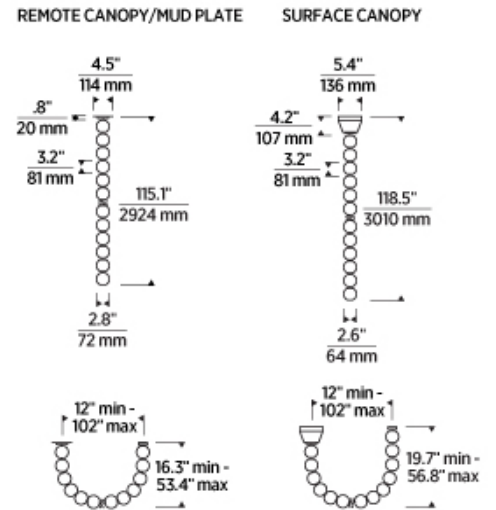

## SPECIFICATIONS

PRIMARY MATERIAL	Glass
SHADE MATERIAL	Glass
NET WEIGHT	24 lbs
HEIGHT	115.1in
WIDTH	2.8in
LENGTH	2.8in
UP LIGHT / DOWN LIGHT / BOTH?	
WET LISTED	
DAMP LISTED	
DRY LISTED	
MIN. HANGING HEIGHT	115.1in
MAX HANGING HEIGHT	118.1in
TOTAL CORD LENGTH	
TOTAL STEM LENGTH	
STEM QTY	
SLOPED CEILING ADAPTABLE?	Yes 45° Max
GENERAL LISTING	ETL Listed
INCLUDES	