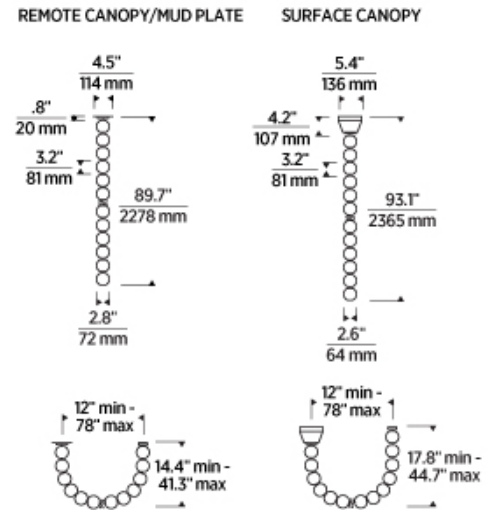

Natural Brass

LAMPING

Includes 39.2 watt, 1413 total delivered lumens, 90 CRI 2700K or 3000K LED modules. Remote dimmable with most LED compatible ELV and TRIAC dimmers. 277V dimmable with 0-10V dimmers. Surface dimmable with ELV and TRIAC dimmers. Remote 120V or 277V. Surface 120V-277V. Can be installed on a sloped ceiling up to 45°.

JOB NAME _____

NOTES _____

PERLE 84 CHANDELIER

VISUAL COMFORT & Co.

SPECIFICATIONS

PRIMARY MATERIAL	Glass
SHADE MATERIAL	Glass
NET WEIGHT	19 lbs
HEIGHT	89.7in
WIDTH	2.8in
LENGTH	2.8in
UP LIGHT / DOWN LIGHT / BOTH?	
WET LISTED	
DAMP LISTED	
DRY LISTED	
MIN. HANGING HEIGHT	89.7in
MAX HANGING HEIGHT	92.7in
TOTAL CORD LENGTH	
TOTAL STEM LENGTH	
STEM QTY	
SLOPED CEILING ADAPTABLE?	Yes 45° Max
GENERAL LISTING	ETL Listed
INCLUDES	

LAMPING SPECIFICATIONS

	LED LAMP	INTEGRATED LED	NON LED	NO LAMP
DELIVERED LUMENS		1413		
WATTS		39.2		
MAX WATTAGE PER BULB		39.2W		
		120V ELV, TRIAC 277V 0-10V Universal 120V-277V ELV, TRIAC		
CCT		2700K 3000K		
CRI		90 CRI		
LED LIFETIME		>50000		
AVERAGE BULB HOURS				
FIELD SERVICEABLE LED				
LAMP BASE		Integrated LED		
LAMP SHAPE		Integrated LED		
LAMP INCLUDED?		True		
WARRANTY**		5 Years		