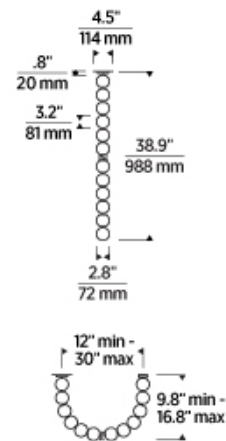

Natural Brass

LAMPING

Includes 16.8 watt, 606 total delivered lumens, 90 CRI 2700K or 3000K LED modules. Remote dimmable with most LED compatible ELV and TRIAC dimmers. 277V dimmable with 0-10V dimmers. Surface dimmable with ELV, TRIAC and 0-10V dimmers. Remote 120V or 277V. Surface 120V-277V. Can be installed on a sloped ceiling up to 45°.

JOB NAME _____

NOTES _____

PERLE 36 PENDANT

VISUAL COMFORT & CO.

SPECIFICATIONS

PRIMARY MATERIAL	Glass
SHADE MATERIAL	Glass
NET WEIGHT	10 lbs
HEIGHT	38.9in
WIDTH	2.8in
LENGTH	2.8in
UP LIGHT / DOWN LIGHT / BOTH?	
WET LISTED	
DAMP LISTED	
DRY LISTED	
MIN. HANGING HEIGHT	38.9in
MAX HANGING HEIGHT	41.9in
TOTAL CORD LENGTH	
TOTAL STEM LENGTH	
STEM QTY	
SLOPED CEILING ADAPTABLE?	Yes 45° Max
GENERAL LISTING	ETL Listed
INCLUDES	

REMOTE CANOPY/SURFACE CANOPY/MUD PLATE

LAMPING SPECIFICATIONS

	LED LAMP	INTEGRATED LED	NON LED	NO LAMP
DELIVERED LUMENS		606		
WATTS		16.8		
MAX WATTAGE PER BULB		16.8W		
		120V ELV, TRIAC 277V 0-10V Universal 120V-277V 0-10, ELV, TRIAC		
CCT		2700K 3000K		
CRI		90 CRI		
LED LIFETIME				
L70		>50000		
AVERAGE BULB HOURS				
FIELD SERVICEABLE LED				
LAMP BASE		Integrated LED		
LAMP SHAPE		Integrated LED		
LAMP INCLUDED?		True		
WARRANTY**		5 Years		