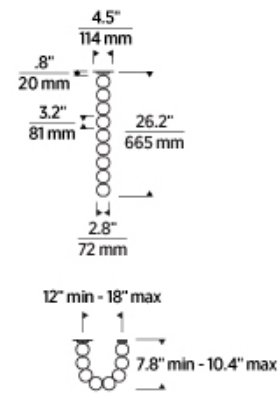

PERLE 24 PENDANT

VISUAL COMFORT & CO.

SPECIFICATIONS

PRIMARY MATERIAL	Glass
SHADE MATERIAL	Glass
NET WEIGHT	7 lbs
HEIGHT	26.2in
WIDTH	2.8in
LENGTH	2.8in
UP LIGHT / DOWN LIGHT / BOTH?	
WET LISTED	
DAMP LISTED	
DRY LISTED	
MIN. HANGING HEIGHT	26.2in
MAX HANGING HEIGHT	29.2in
TOTAL CORD LENGTH	
TOTAL STEM LENGTH	
STEM QTY	
SLOPED CEILING ADAPTABLE?	Yes 45° Max
GENERAL LISTING	ETL Listed
INCLUDES	

REMOTE CANOPY/SURFACE CANOPY/MUD PLATE

LAMPING SPECIFICATIONS

	LED LAMP	INTEGRATED LED	NON LED	NO LAMP
DELIVERED LUMENS		501		
WATTS		10.3		
MAX WATTAGE PER BULB		10.3W		
		120V ELV, TRIAC 277V 0-10V Universal 120V-277V 0-10, ELV, TRIAC		
CCT		2700K 3000K		
CRI		90 CRI		
LED LIFETIME				
L70		>50000		
AVERAGE BULB HOURS				
FIELD SERVICEABLE LED				
LAMP BASE		Integrated LED		
LAMP SHAPE		Integrated LED		
LAMP INCLUDED?		True		
WARRANTY**		5 Years		

* Dimming information available at www.techlighting.com/Downloads#dimming

** Visit techlighting.com for specific warranty limitations and details.

T20 / T24 / JA8 INFORMATION

	Integrated LED	Replacement LED Lamp	No Lamp *
This product can be used to comply with California Building Energy Efficiency Standards 2016 Title 24 Part 6 / JA8.	Yes		
This product can be used to comply with California Appliance Efficiency Standards 2016 Title 20 and may be shipped to and sold in California.			

* If a light fixture or component does not include a lamp or light source, it is the responsibility of the customer to select a lamp that meets the T24 and T20 requirements.