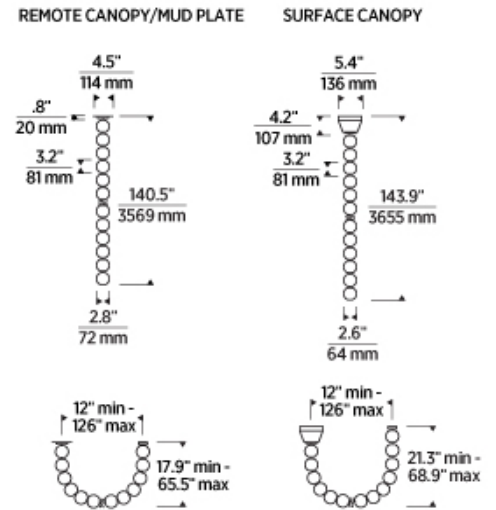

Natural Brass

LAMPING

Includes 61.6 watt, 2221 total delivered lumens, 90 CRI 2700K or 3000K LED modules. Remote dimmable with most LED compatible ELV and TRIAC dimmers. 277V dimmable with 0-10V dimmers. Surface dimmable with ELV and TRIAC dimmers. Remote 120V or 277V. Surface 120V-277V. Can be installed on a sloped ceiling up to 45°.

JOB NAME _____

NOTES _____

PERLE 132 CHANDELIER

VISUAL COMFORT & Co.

SPECIFICATIONS

PRIMARY MATERIAL	Glass
SHADE MATERIAL	Glass
NET WEIGHT	29 lbs
HEIGHT	140.5in
WIDTH	2.8in
LENGTH	2.8in
UP LIGHT / DOWN LIGHT / BOTH?	
WET LISTED	
DAMP LISTED	
DRY LISTED	
MIN. HANGING HEIGHT	140.5in
MAX HANGING HEIGHT	143.5in
TOTAL CORD LENGTH	
TOTAL STEM LENGTH	
STEM QTY	
SLOPED CEILING ADAPTABLE?	Yes 45° Max
GENERAL LISTING	ETL Listed
INCLUDES	

LAMPING SPECIFICATIONS

	LED LAMP	INTEGRATED LED	NON LED	NO LAMP
DELIVERED LUMENS		2221		
WATTS		61.6		
MAX WATTAGE PER BULB		61.6W		
		120V ELV, TRIAC 277V 0-10V Universal 120V-277V ELV, TRIAC		
CCT		2700K 3000K		
CRI		90 CRI		
LED LIFETIME		>50000		
AVERAGE BULB HOURS				
FIELD SERVICEABLE LED				
LAMP BASE		Integrated LED		
LAMP SHAPE		Integrated LED		
LAMP INCLUDED?		True		
WARRANTY**		5 Years		