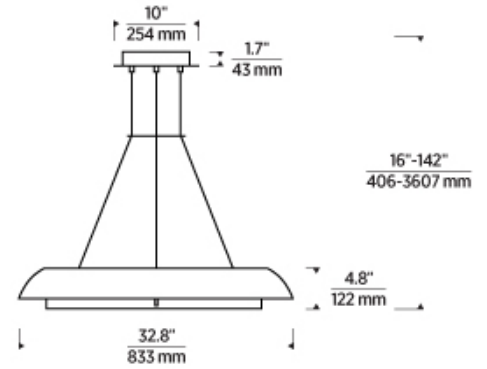

PRODUCT FEATURES

LAMPING

Includes 55 watts, 1745 total delivered lumens, 2700K, 90 CRI LED modules. Dimmable with most LED compatible ELV, TRIAC and 0-10V dimmers. Ships with 12 feet of field cuttable cable. 120V-277V. Compatible with sloped ceilings up to 45°.

SPECIFICATIONS

PRIMARY MATERIAL	Brass
SHADE MATERIAL	Sea Grass
NET WEIGHT	21 lbs
HEIGHT	4.8in
WIDTH	32.8in
LENGTH	32.8in
UP LIGHT / DOWN LIGHT / BOTH?	
WET LISTED	
DAMP LISTED	
DRY LISTED	
MIN. HANGING HEIGHT	16in
MAX HANGING HEIGHT	142in
TOTAL CORD LENGTH	144in
TOTAL STEM LENGTH	
STEM QTY	
SLOPED CEILING ADAPTABLE?	Yes 45° Max
GENERAL LISTING	ETL Listed
INCLUDES	

LAMPING SPECIFICATIONS

	LED LAMP	INTEGRATED LED	NON LED	NO LAMP
DELIVERED LUMENS		1745		
WATTS		55		
MAX WATTAGE PER BULB		55W		
		Universal 120V-277V 0-10, ELV, TRIAC		
CCT		2700K		
CRI		90 CRI		
LED LIFETIME		>50000		
L70				
AVERAGE BULB HOURS				
FIELD SERVICEABLE LED				
LAMP BASE		Integrated LED		
LAMP SHAPE		Integrated LED		
LAMP INCLUDED?		True		
WARRANTY**		5 Years		