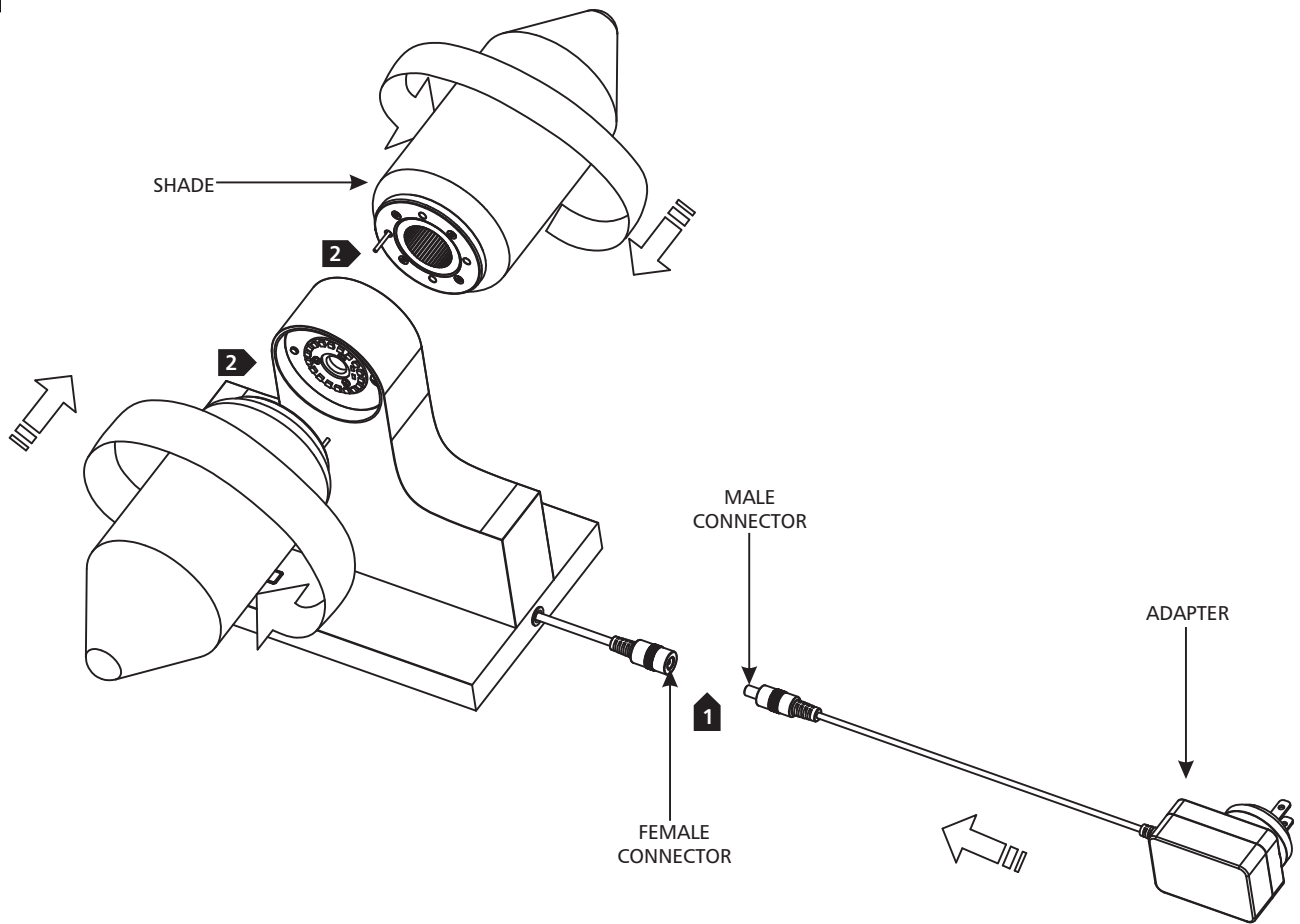

7400 Linder Ave., Skokie, IL 60077

T 847.410.4400 | F

847.410.4500

www.visualcomfort.com

Install the Fixture

1A

- 1 Connect the male connector from the adapter to the female adapter on the fixture.
- 2 Screw the shades onto the fixture.