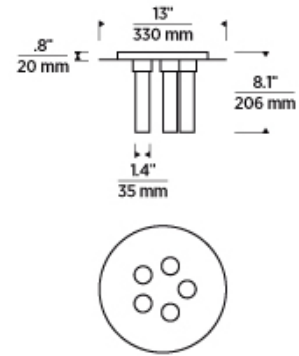

Natural Brass

Nightshade Black

Nightshade Black
Alt View

Natural Brass

Natural Brass Alt
View

ORDERING INFORMATION

700FMKLA	LENGTH (A)	FINISH	LAMP
	1313"	NB NATURAL BRASS	-LED927 INTEGRATED LED 90 CRI 2700K 120V
		B NIGHTSHADE BLACK	-LED927-277 INTEGRATED LED 90 CRI 2700K 277V

7400 Linder Avenue, Skokie, IL 60077
T 847.410.4400 | F 847.410.4500 | techlighting.com

KOLA 13 FLUSH MOUNT

VISUAL COMFORT & Co.

SPECIFICATIONS

PRIMARY MATERIAL	Steel Or Brass
SHADE MATERIAL	Glass
NET WEIGHT	7 lbs
HEIGHT	8.1in
WIDTH	13in
LENGTH	13in
UP LIGHT / DOWN LIGHT / BOTH?	
WET LISTED	
DAMP LISTED	
DRY LISTED	
WALL / CEILING MOUNT	
GENERAL LISTING	ETL Listed
INCLUDES	