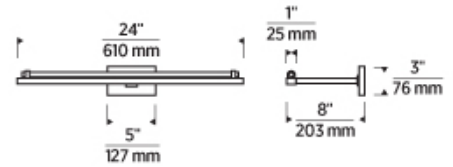

SLPCT16 _____

JOB NAME _____

NOTES _____

KAL 24 PICTURE LIGHT

VISUAL COMFORT & Co.

SPECIFICATIONS

PRIMARY MATERIAL	Aluminum or Brass
SHADE MATERIAL	Acrylic
NET WEIGHT	4.5 lbs
HEIGHT	3in
WIDTH	8.1in
LENGTH	24in
MIN. EXTENSION FROM WALL	8.1in
UP LIGHT / DOWN LIGHT / BOTH?	
WET LISTED	
DAMP LISTED	
DRY LISTED	
UP / DOWN	
HORIZONTAL / VERTICAL	
WALL / CEILING MOUNT	
GENERAL LISTING	ETL Listed
ADA COMPLIANT	
INCLUDES	