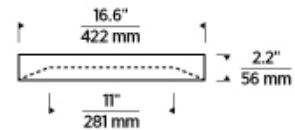

7400 Linder Avenue, Skokie, IL 60077
T 847.410.4400 | F 847.410.4500 | techlighting.com

HILO 16 FLUSH MOUNT

VISUAL COMFORT & Co.

SPECIFICATIONS

PRIMARY MATERIAL	Steel Or Brass
SHADE MATERIAL	Glass
NET WEIGHT	11 lbs
HEIGHT	2.2in
WIDTH	16.6in
LENGTH	16.6in
UP LIGHT / DOWN LIGHT / BOTH?	
WET LISTED	
DAMP LISTED	
DRY LISTED	
WALL / CEILING MOUNT	
GENERAL LISTING	ETL Listed
INCLUDES	