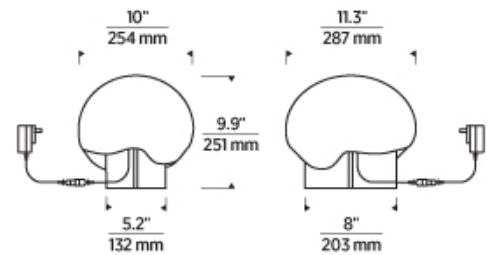

## SPECIFICATIONS

PRIMARY MATERIAL	Brass
SHADE MATERIAL	Glass
NET WEIGHT	5 lbs
HEIGHT	9.9in
WIDTH	10in
LENGTH	11.3in
WET LISTED	
DAMP LISTED	
DRY LISTED	
GENERAL LISTING	ETL Listed
INCLUDES	