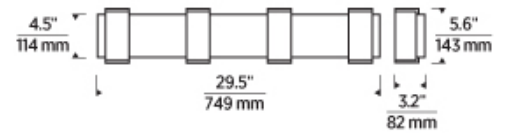

SPECIFICATIONS

PRIMARY MATERIAL	Aluminum or Brass
SHADE MATERIAL	Crystal
NET WEIGHT	14.5 lbs
HEIGHT	29.5in
WIDTH	3.2in
LENGTH	4.5in
MIN. EXTENSION FROM WALL	3.2in
UP LIGHT / DOWN LIGHT / BOTH?	
WET LISTED	
DAMP LISTED	
DRY LISTED	
UP / DOWN	
HORIZONTAL / VERTICAL	
WALL / CEILING MOUNT	
GENERAL LISTING	ETL Listed
ADA COMPLIANT	
INCLUDES	