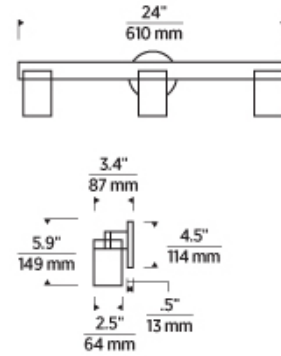

## SPECIFICATIONS

PRIMARY MATERIAL	Steel Or Brass
SHADE MATERIAL	Crystal
NET WEIGHT	9.5 lbs
HEIGHT	5.9in
WIDTH	3.4in
LENGTH	24in
WET LISTED	
DAMP LISTED	
DRY LISTED	
GENERAL LISTING	ETL Listed
INCLUDES	