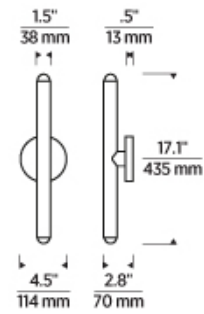

## ORDERING INFORMATION

700WSEBL	LENGTH (A)	FINISH	LAMP
	16 16"	N ANTIQUE NICKEL Z DARK BRONZE NB NATURAL BRASS	-LED927 INTEGRATED LED 90 CRI 2700K 120V-277V UNIVERSAL

700WSEBL \_\_\_\_\_

JOB NAME \_\_\_\_\_

## SPECIFICATIONS

PRIMARY MATERIAL	Brass
SHADE MATERIAL	Crystal
NET WEIGHT	3 lbs
HEIGHT	16in
WIDTH	2.3in
LENGTH	4.5in
MIN. EXTENSION FROM WALL	2.3in
UP LIGHT / DOWN LIGHT / BOTH?	
WET LISTED	
DAMP LISTED	
DRY LISTED	
UP / DOWN	
HORIZONTAL / VERTICAL	
WALL / CEILING MOUNT	
GENERAL LISTING	ETL Listed
ADA COMPLIANT	
INCLUDES	