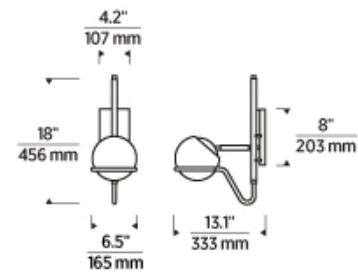

700WSCRBY _____

JOB NAME _____

NOTES _____

SPECIFICATIONS

PRIMARY MATERIAL	Steel and Brass
SHADE MATERIAL	Glass
NET WEIGHT	5.5 lbs
HEIGHT	18in
WIDTH	13.1in
LENGTH	6.5in
MIN. EXTENSION FROM WALL	13.1in
UP LIGHT / DOWN LIGHT / BOTH?	
WET LISTED	
DAMP LISTED	
DRY LISTED	
UP / DOWN	
HORIZONTAL / VERTICAL	
WALL / CEILING MOUNT	
GENERAL LISTING	ETL Listed
ADA COMPLIANT	
INCLUDES	