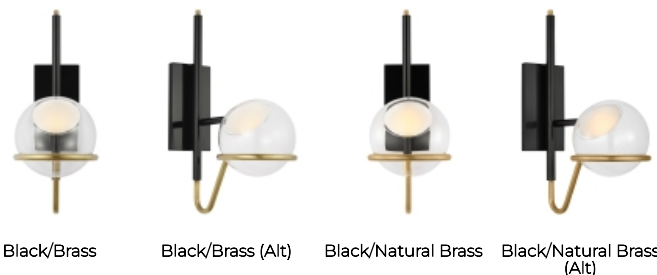

PRODUCT FEATURES

- Blends the radiance of 1970's Italian flair, with a striking yet simple design
- Two-tone Gloss Black with Natural Brass and Clear Glass
- This item is made of natural brass. It is a living finish that will patina and warm with age which adds richness. If it gets an uneven patina or spots, a brass cleaner can restore the finish
- Multiple applications including larger foyers, display credenzas or bathrooms
- Fully dimmable integrated LED lamp
- The LED Driver is housed within the junction box. (L. 3.03" | W. 1.22" | H. .83")

Black/Brass (Alt)

LAMPING

Includes 7.7 watt, 537 delivered lumens, 2700K LED module. 120V dimmable with most LED compatible ELV and TRIAC dimmers. 277V compatible with 0-10V dimmers. Mounts vertically only. Downlight only.

Black/Brass

Black/Brass (Alt)

Black/Natural Brass

Black/Natural Brass (Alt)

To view all available finish options, please visit techlighting.com

ORDERING INFORMATION

700WSCRBY	LENGTH (A)	FINISH	LAMP
	18 18"	BNB GLOSSY BLACK/NATURAL BRASS	-LED927 INTEGRATED LED 90 CRI 2700K 120V
		NB NATURAL BRASS	-LED927-277 INTEGRATED LED 90 CRI 2700K 277V
		N POLISHED NICKEL	

700WSCRBY _____

JOB NAME _____

NOTES _____

SPECIFICATIONS

PRIMARY MATERIAL	Steel and Brass
SHADE MATERIAL	Glass
NET WEIGHT	5.5 lbs
HEIGHT	18in
WIDTH	13.1in
LENGTH	6.5in
MIN. EXTENSION FROM WALL	13.1in
UP LIGHT / DOWN LIGHT / BOTH?	
WET LISTED	
DAMP LISTED	
DRY LISTED	
UP / DOWN	
HORIZONTAL / VERTICAL	
WALL / CEILING MOUNT	
GENERAL LISTING	ETL Listed
ADA COMPLIANT	
INCLUDES	