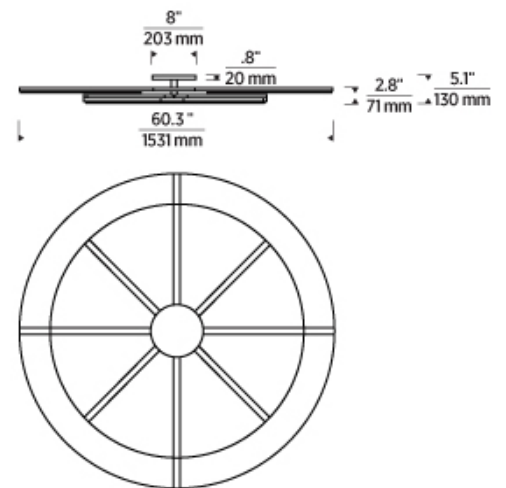

SLFM565	COLOR TEMP	COLOR	FINISH
	27 2700K	CC CLEAR CRYSTAL	BZ BRONZE HAB HAND RUBBED ANTIQUE BRASS

SLFM565 _____

JOB NAME _____

NOTES _____

CITYSCAPE X-GRANDE FLUSH

VISUAL COMFORT & Co.

SPECIFICATIONS

PRIMARY MATERIAL	Brass
SHADE MATERIAL	Crystal
NET WEIGHT	24 lbs
HEIGHT	5.1in
WIDTH	60.3in
LENGTH	60.3in
UP LIGHT / DOWN LIGHT / BOTH?	
WET LISTED	
DAMP LISTED	
DRY LISTED	
WALL / CEILING MOUNT	
GENERAL LISTING	ETL Listed
INCLUDES	

LAMPING SPECIFICATIONS

	LED LAMP	INTEGRATED LED	NON LED	NO LAMP
DELIVERED LUMENS		4352		
WATTS		88.7		
MAX WATTAGE PER BULB		88.7W		
		Universal 120V-277V 0-10, ELV, TRIAC		
CCT		2700K		
CRI		90 CRI		
LED LIFETIME		>50000		
L70				
AVERAGE BULB HOURS				
FIELD SERVICEABLE LED				
LAMP BASE		Integrated LED		
LAMP SHAPE		Integrated LED		
LAMP INCLUDED?		True		
WARRANTY**		5 Years		