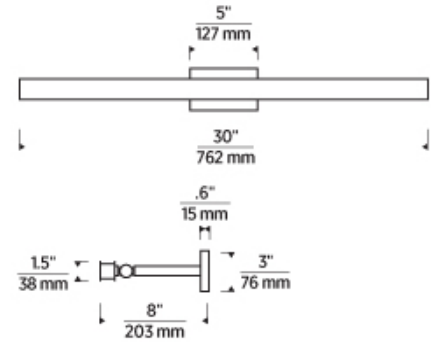

SLPC120 _____

JOB NAME _____

NOTES _____

BAU 30 PICTURE LIGHT

VISUAL COMFORT & Co.

SPECIFICATIONS

PRIMARY MATERIAL	Steel Or Brass
SHADE MATERIAL	Acrylic
NET WEIGHT	4 lbs
HEIGHT	3in
WIDTH	8in
LENGTH	30in
MIN. EXTENSION FROM WALL	8in
UP LIGHT / DOWN LIGHT / BOTH?	
WET LISTED	
DAMP LISTED	
DRY LISTED	
UP / DOWN	
HORIZONTAL / VERTICAL	
WALL / CEILING MOUNT	
GENERAL LISTING	ETL Listed
ADA COMPLIANT	
INCLUDES	

LAMPING SPECIFICATIONS

	LED LAMP	INTEGRATED LED	NON LED	NO LAMP
DELIVERED LUMENS		1046		
WATTS		25.8		
MAX WATTAGE PER BULB		25.8W		
		Universal 120V-277V 0-10, ELV, TRIAC		
CCT		3000K		
CRI		90 CRI		
LED LIFETIME				
L70		>50000		
AVERAGE BULB HOURS				
FIELD SERVICEABLE LED				
LAMP BASE		Integrated LED		
LAMP SHAPE		Integrated LED		
LAMP INCLUDED?		True		
WARRANTY**		5 Years		