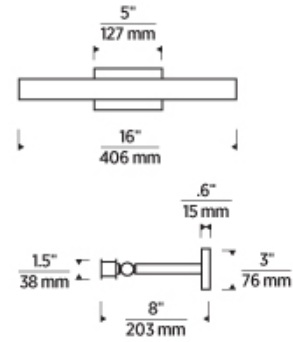

SLPCT18 _____

JOB NAME _____

NOTES _____

BAU 18 PICTURE LIGHT

VISUAL COMFORT & Co.

SPECIFICATIONS

PRIMARY MATERIAL	Steel Or Brass
SHADE MATERIAL	Acrylic
NET WEIGHT	3.5 lbs
HEIGHT	3in
WIDTH	8in
LENGTH	18in
MIN. EXTENSION FROM WALL	8in
UP LIGHT / DOWN LIGHT / BOTH?	
WET LISTED	
DAMP LISTED	
DRY LISTED	
UP / DOWN	
HORIZONTAL / VERTICAL	
WALL / CEILING MOUNT	
GENERAL LISTING	ETL Listed
ADA COMPLIANT	
INCLUDES	

LAMPING SPECIFICATIONS

	LED LAMP	INTEGRATED LED	NON LED	NO LAMP
DELIVERED LUMENS		711		
WATTS		18.8		
MAX WATTAGE PER BULB		18.8W		
		Universal 120V-277V 0-10, ELV, TRIAC		
CCT		3000K		
CRI		90 CRI		
LED LIFETIME		>50000		
L70				
AVERAGE BULB HOURS				
FIELD SERVICEABLE LED				
LAMP BASE		Integrated LED		
LAMP SHAPE		Integrated LED		
LAMP INCLUDED?		True		
WARRANTY**		5 Years		