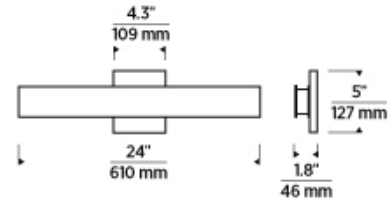

Nightshade Black

Nightshade Black Nightshade Black 3/4 Polished Nickel Polished Nickel 3/4

To view all available finish options, please visit techlighting.com

ORDERING INFORMATION

700BCBAU	LENGTH (A)	FINISH	LAMP
	24 24"	NB NATURAL BRASS	-LED930 INTEGRATED LED 90 CRI 3000K 120V
		B NIGHTSHADE BLACK	-LED930-277 INTEGRATED LED 90 CRI 3000K 277V
		N POLISHED NICKEL	

700BCBAU _____

JOB NAME _____

NOTES _____

SPECIFICATIONS

PRIMARY MATERIAL	Aluminum
SHADE MATERIAL	Acrylic
NET WEIGHT	4 lbs
HEIGHT	5in
WIDTH	1.8in
LENGTH	24in
WET LISTED	
DAMP LISTED	
DRY LISTED	
GENERAL LISTING	ETL Listed
INCLUDES	