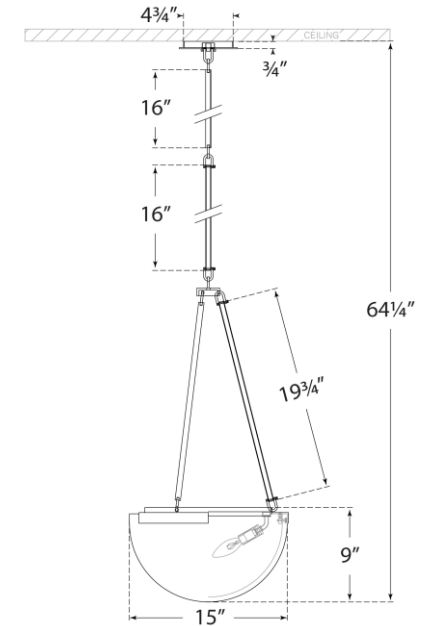

## Melange Small Pendant

Item # KW 5618AB-ALB

Designer: Kelly Wearstler

O/A Height: 63.75"

Fixture Height: 31.25"

Min. Custom Height: 33"

Width: 15"

Canopy: 4.75" Round

Finishes: AB, BZ, PN

Shade Treatments: ALB

Socket: 3 - E12 Candelabra

Wattage: 3 - 4.5 LED B11

Weight: 25 Pounds

Note: Custom Height Available

Side View