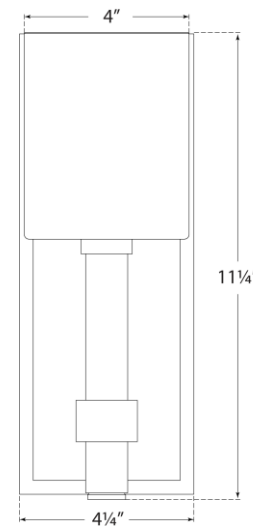

TEAR SHEET

Maribelle Single Sconce

Item # SK 2450HAB-HAB

Designer: Suzanne Kasler

Height: 11.5"

Width: 4.25"

Extension: 5.75"

Backplate: 4.25" x 11" Rectangle

Finishes: HAB, PN

Shade Treatments: WG, HAB, PN

Shade Details: 4" x 4" x 5"

Socket: E12 Candelabra

Wattage: 40 B11

Weight: 5 Pounds

Front View

Side View