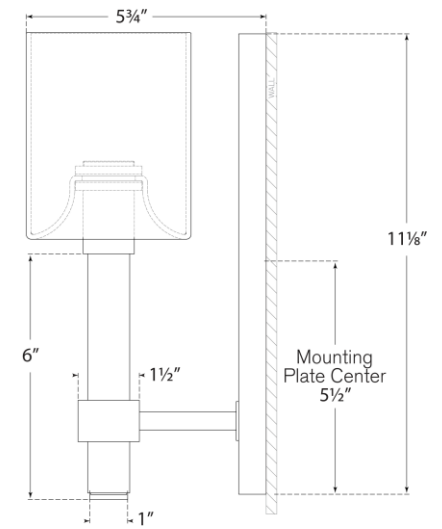

TEAR SHEET

Maribelle Single Sconce

Item # SK 2450HAB-HAB

Designer: Suzanne Kasler

Height: 11.5"

Width: 4.25"

Extension: 5.75"

Backplate: 4.25" x 11" Rectangle

Finishes: HAB, PN

Shade Treatments: WG, HAB, PN

Shade Details: 4" x 4" x 5"

Socket: E12 Candelabra

Wattage: 40 B11

Weight: 5 Pounds

Front View

Side View