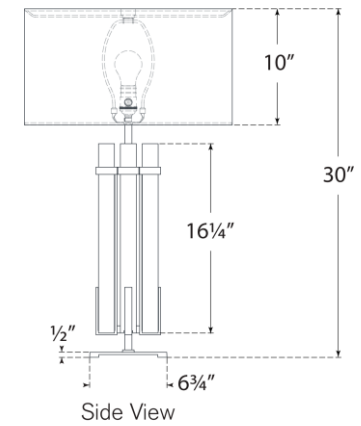

## Malik Large Table Lamp

Item # S 3910PN/CG-L

Designer: Ian K. Fowler

Height: 30"

Width: 18"

Base: 6.75" Square

Finishes: BZ/ALB, BZ/CG, HAB/ALB, HAB/CG, PN/CG

Shade Treatments: L

Shade Details: 18" x 18" x 10"

Socket: E26 Dimmer

Wattage: 15 LED A19

Weight: 22 Pounds

Side View

Top View